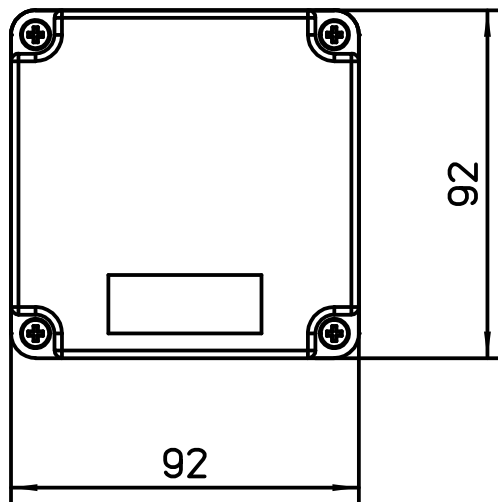

Diritti riservati All rights reserved

dimensions in mm	AM 0909	Scale	
Date 22/07/16	Box 92x92x86	1:2	
Sign. F.Zaffora			