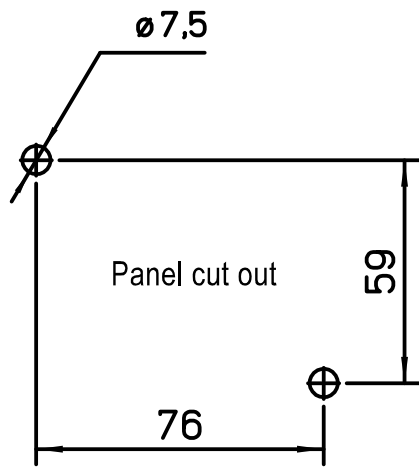

Diritti riservati All rights reserved

dimensions in mm	AM 0909	Scale	
Date 22/07/16	Box 92x92x86	1:2	
Sign. F.Zaffora			