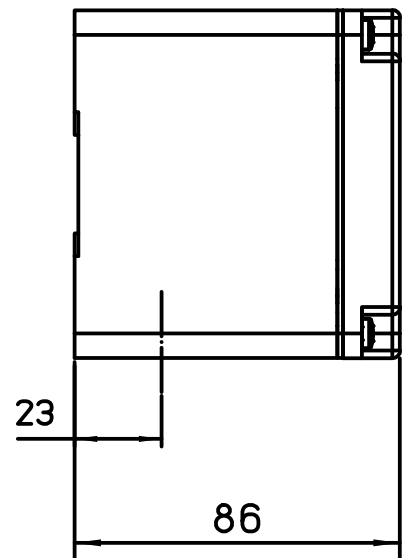

Diritti riservati All rights reserved

dimensions in mm	AM 0909	Scale	
Date 22/07/16	Box 92x92x86	1:2	
Sign. F.Zaffora			